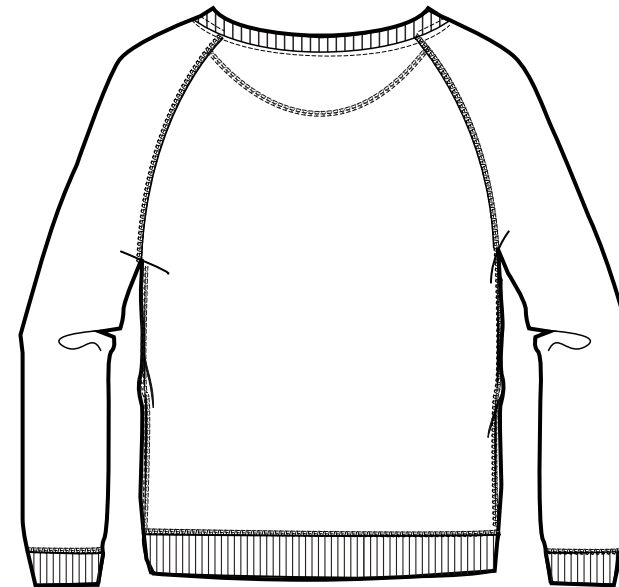

FRONT

BACK

SIZES		XXS	XS	S	M	L	XL	XXL
A	Half Chest 2,5cm below armhole	43	45,5	48	51	54	57	60
B	Body Length (from HPS)	60	62	64	66	68	69	70
C	Sleeve length	68,5	69,75	71	72,5	73,7	75	76,2