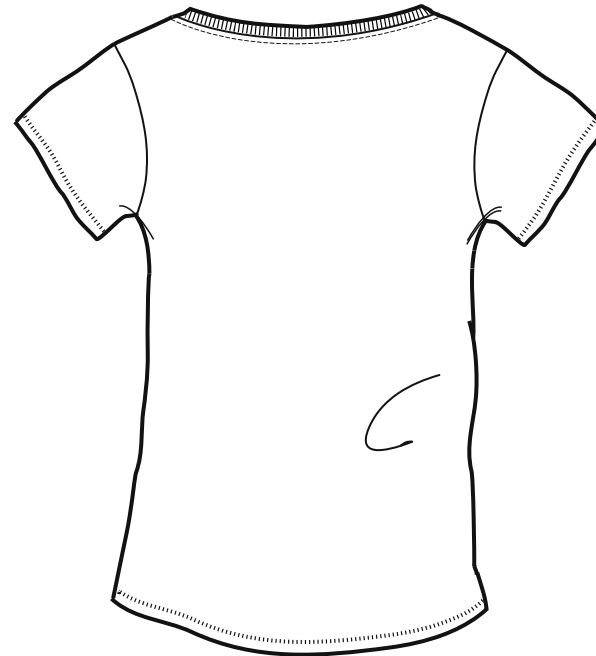

FRONT

BACK

SIZES		XS	S	M	L	XL	XXL
A	Half Chest 2,5cm below armhole	42	44,5	47,5	50,5	53,5	56,5
B	Body Length (from HPS)	62	64	66	68	69	69
C	Sleeve length	15	15	16	16	17	17