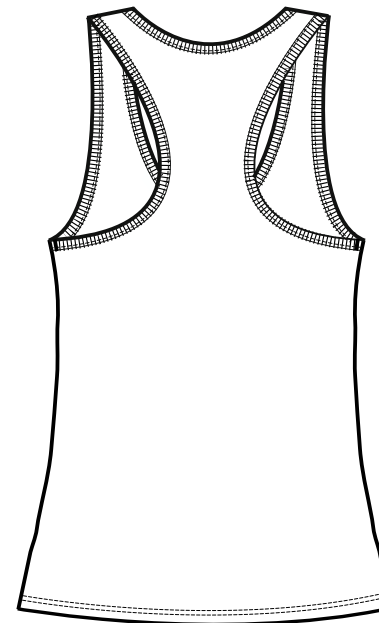

FRONT

BACK

SIZES		XS	S	M	L	XL
A	Half Chest 2,5cm below armhole	36,5	39	42	45	48
B	Body Length (from HPS)	62	64	66	68	69