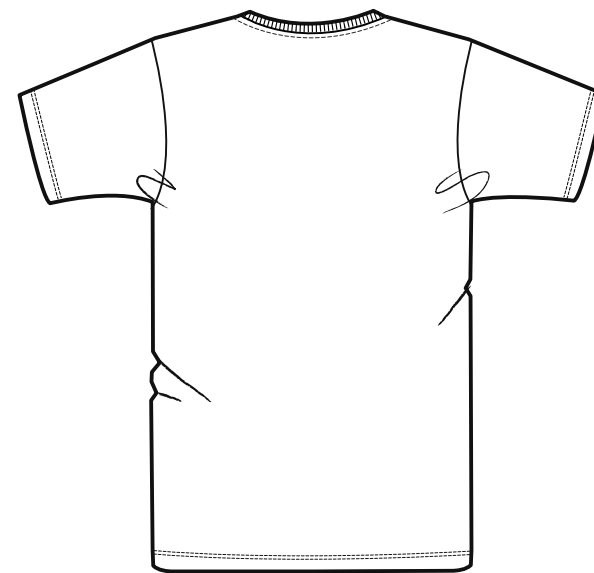

FRONT

BACK

SIZES		3-4 y	5-6y	7-8y	9-11y	12-14y
A	Half Chest 2,5cm below armhole	33	35	37	40	43
B	Body Length (from HPS)	45	49	53	57	61
C	Sleeve length	11,5	12,5	13,5	15	16,5